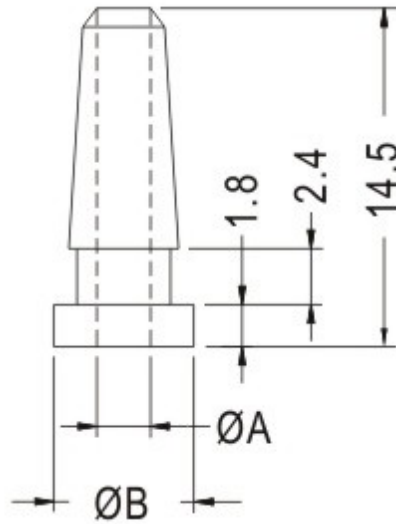

FIX
Fasten

- ◆ MATERIAL:TPE
- ◆ COLOR:BLACK
- ◆ UNIT:mm

PART NO	A	B	MOUNTING HOLE	PACKAGE
LGT-2	2.3	6.0	Ø4.0	1000
LGT-6G	3.0	7.0	Ø4.8	1000